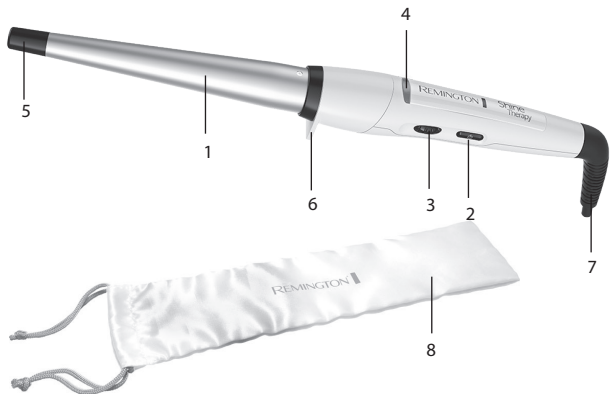

KEY FEATURES

1. 1 Advanced Ceramic coated barrel infused with conditioners and Moroccan Argan Oil
2. 2 On-off switch
3. 3 Temperature controls
4. 4 Ready indicator light
5. 5 Cool tip
6. 6 Stand
7. 7 Swivel cord
8. 8 Heat resistant pouch

PRODUCT FEATURES

- Conical wand for spiral curls.
- Advanced Ceramic coated barrel, infused with conditioners and Moroccan Argan Oil for soft, beautiful, bouncy curls.
- 8 variable heat settings - 140°C - 210°C.
- Fast heat up - ready in 30 seconds.
- Automatic safety shut off – this unit will switch itself off if no button is pressed or it is left on after 60 minutes.
- Multivoltage: for home or abroad. At 120V times and temperatures may vary.